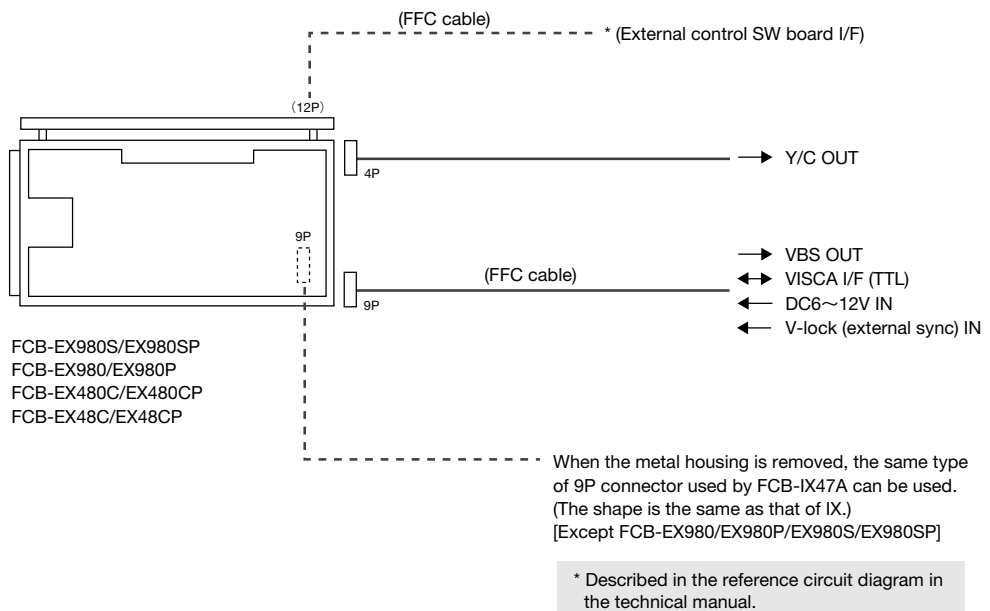

# Connection Diagram

## FCB-EX Series

Non-TV Format

TV Format  
BMW Model  
Color Model

Intelligent

Digital Interface  
IEEE1394  
Camera Link compatible

Accessories

Color PTZ Model

Color Camara Block