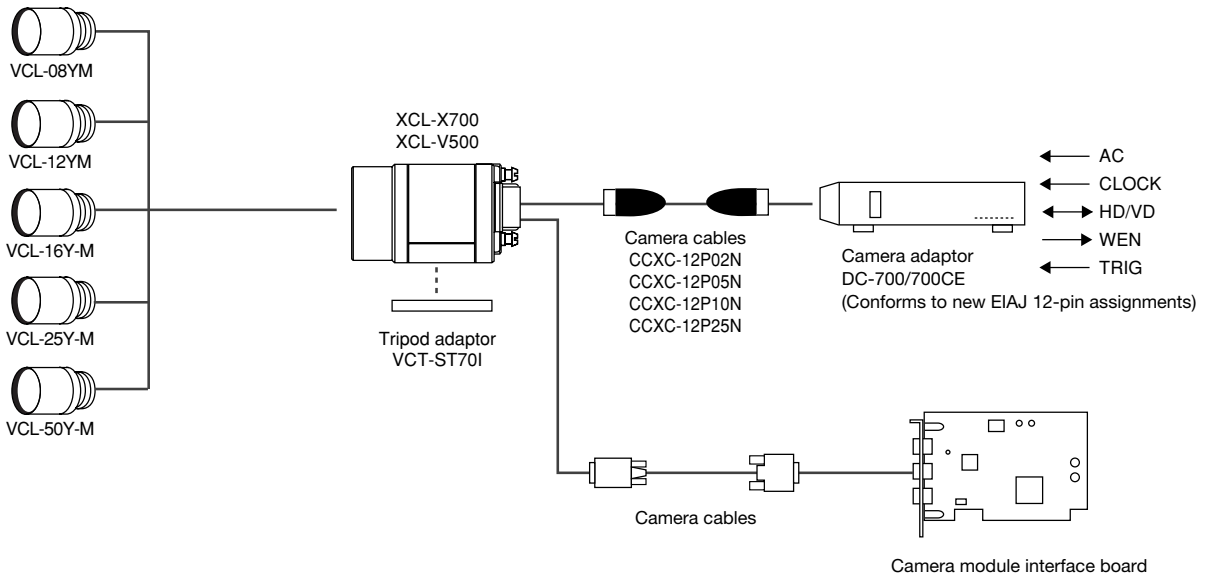

Connection Diagram

XCL-V500/XCL-X700

Recommended lens	
XCL-V500	VCL-08YM/12YM/16Y-M/25Y-M/50Y-M
XCL-X700	VCL-12YM

C-mount lens