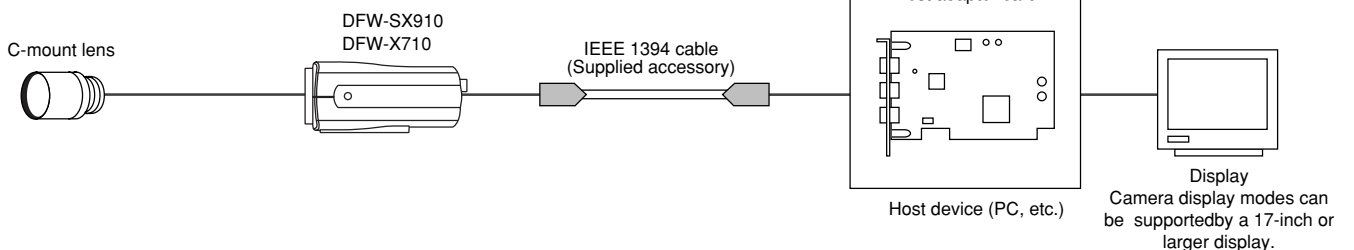

* For information on recommended PC specifications, please contact your authorized Sony dealer.