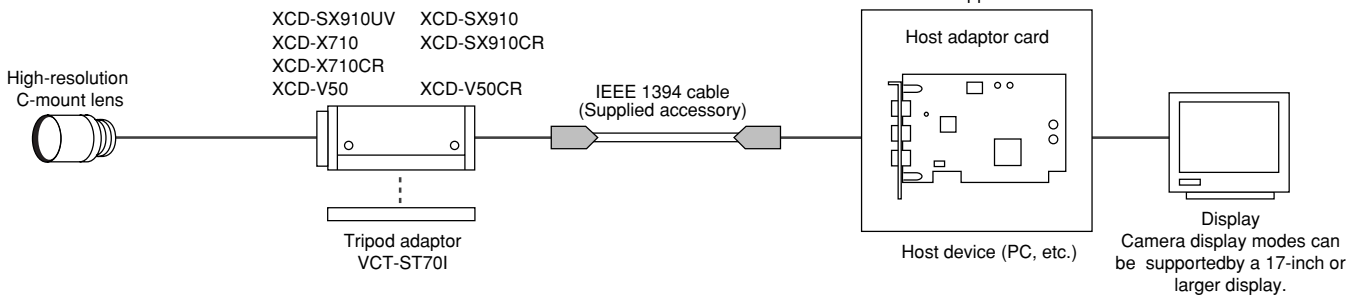

Color PTZ Model

Color Camera Block

XCI-SX1

XCD Series

| Recommended lens | |
|----------------------|----------------------------------|
| XCD-X710, XCD-X710CR | VCL-12YM or High-resolution lens |
| XCD-X910, XCD-X910CR | High-resolution lens |
| XCD-SX910UV | UV lens or High-resolution lens |
| XCD-V50, XCD-V50CR | VCL-08YM/12YM/16Y-M/25Y-M/50Y-M |