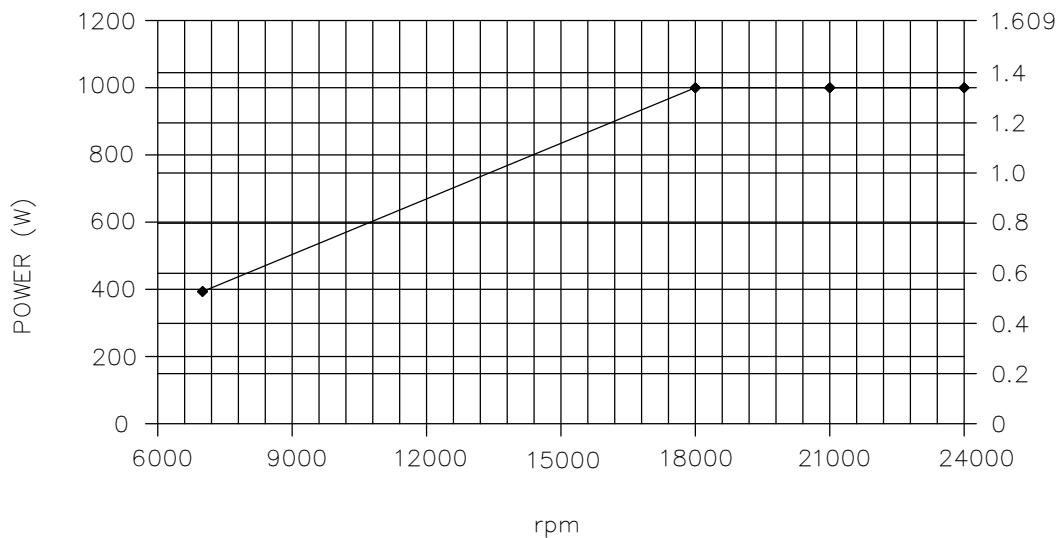

# MODEL SM-C54

WEIGHT:  $\sim 4$  kg  
 $\sim 8.8$  lb.