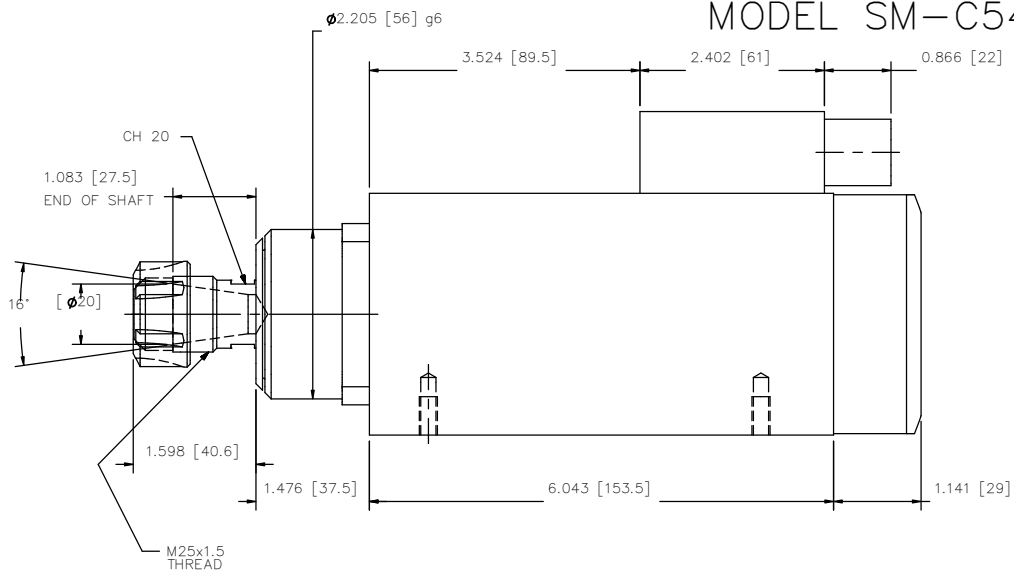

# MODEL SM-C54

WEIGHT:  $\sim 4$  kg  
 $\sim 8.8$  lb.