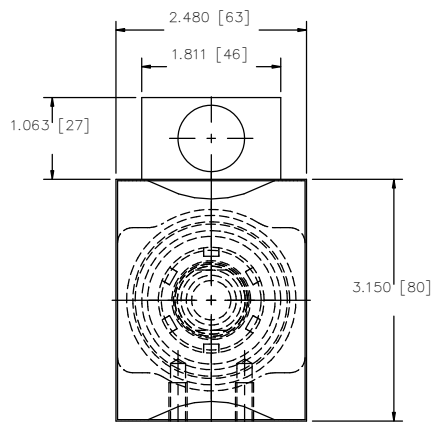

# MODEL SM-C54

WEIGHT:  $\sim 4$  kg  
 $\sim 8.8$  lb.