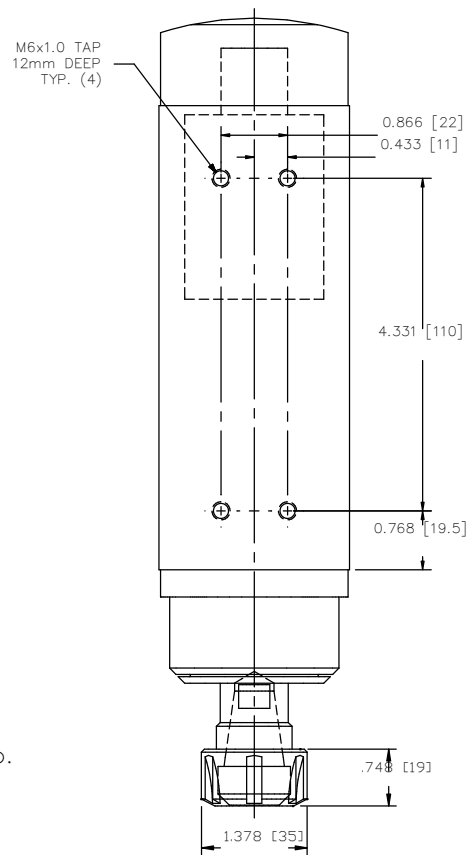

# MODEL SM-C54

WEIGHT:  $\sim 4$  kg  
 $\sim 8.8$  lb.