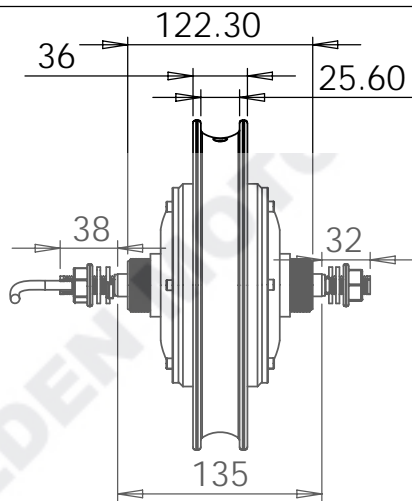

MOTOR	Motor Type:	VDC, Brushless, Spoke
	Max. Efficiency Voltage:	
	Continuous Duty Watts:	
	Continuous Duty Amps:	
	Motor Leads:	

NOTE:
 1. ALL DIMENSIONS NOT SHOWN ARE THAT THE MANUFACTURES DISCRETION.
 2. ANY CHANGES MADE IN MATERIAL OR DIMENSIONS MUST BE APPROVED BY GOLDENMOTOR.

REL#:	BY: TOM	DATE: 24/10/08
USED ON:	ELECTRIC BICYCLE	
SCALE: NONE	GOLDEN MOTOR	DRWN BY: TOM
SHEET: 1 OF 1		CHKD BY: TOM
TITLE:	REAR WHEEL MOTOR	
MATRL:	PART NO.:	