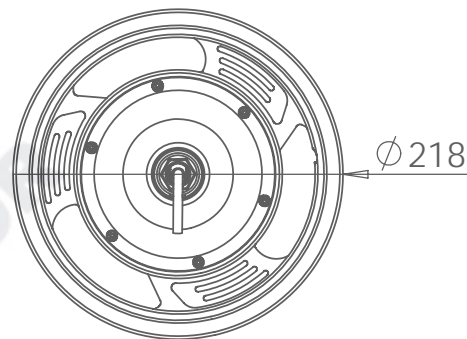

MOTOR	Motor Type:	VDC, Brushless, Spoke
	Max. Efficiency Voltage:	
	Continuous Duty Watts:	
	Continuous Duty Amps:	
	Motor Leads:	

NOTE:
 1. ALL DIMENSIONS NOT SHOWN ARE THAT THE MANUFACTURES DISCRETION.
 2. ANY CHANGES MADE IN MATERIAL OR DIMENSIONS MUST BE APPROVED BY GOLDENMOTOR.

REL#:	BY: TOM	DATE: 24/10/08
USED ON:	ELECTRIC BICYCLE	
SCALE: NONE	GOLDEN MOTOR	DRWN BY: TOM
SHEET: 1 OF 1		CHKD BY: TOM
TITLE:	REAR WHEEL MOTOR	
MATRL:	PART NO.:	