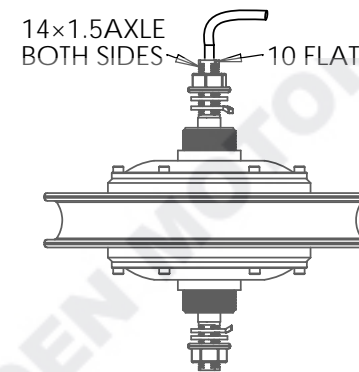

MOTOR	Motor Type:	VDC, Brushless, Spoke
	Max. Efficiency Voltage:	
	Continuous Duty Watts:	
	Continuous Duty Amps:	
	Motor Leads:	

NOTE:
 1. ALL DIMENSIONS NOT SHOWN ARE THAT THE MANUFACTURES DISCRETION.
 2. ANY CHANGES MADE IN MATERIAL OR DIMENSIONS MUST BE APPROVED BY GOLDENMOTOR.

REL#:	BY: TOM	DATE: 24/10/08
USED ON:	ELECTRIC BICYCLE	
SCALE: NONE	GOLDEN MOTOR	DRWN BY: TOM
SHEET: 1 OF 1		CHKD BY: TOM
TITLE:	REAR WHEEL MOTOR	
MATRL:	PART NO.:	